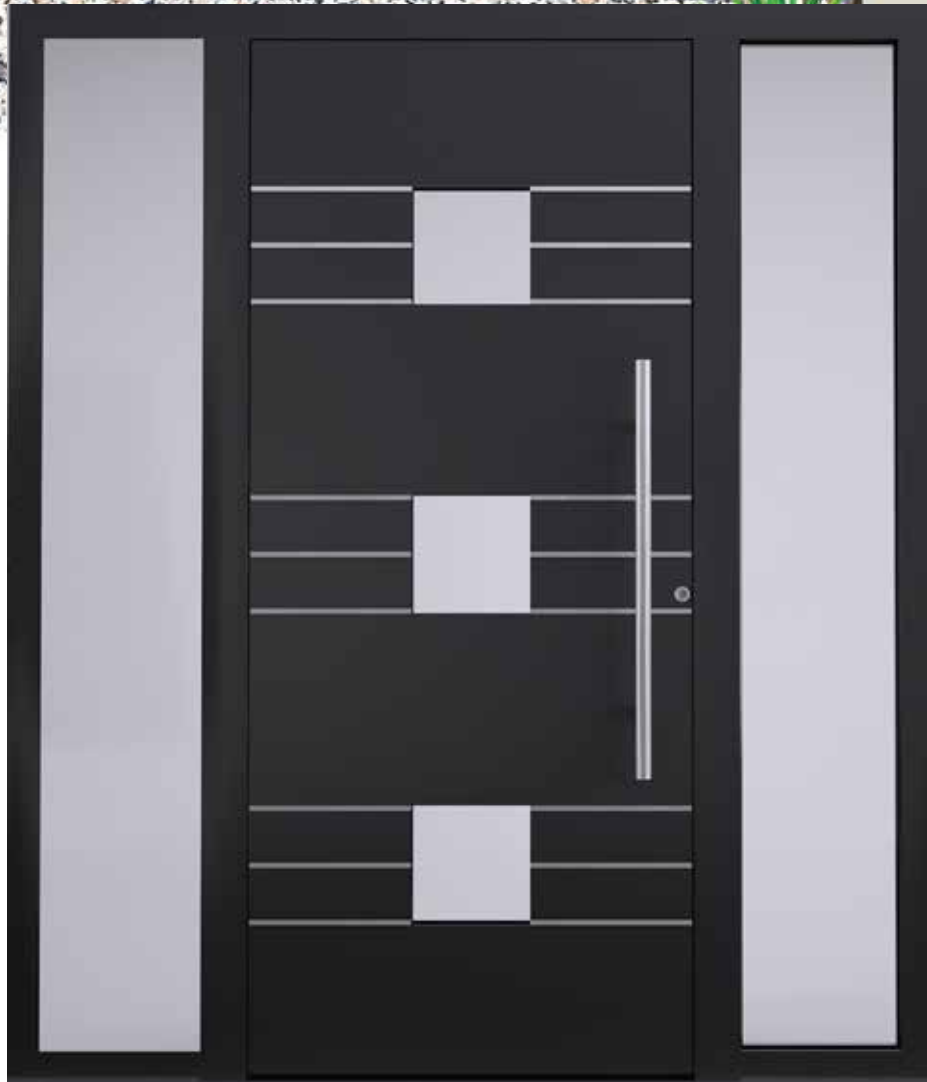

ESPECIAL

Code: 717
Color: RAL 7016 Text
Glass: Opaque Glass
External Handle: Bar/Blade